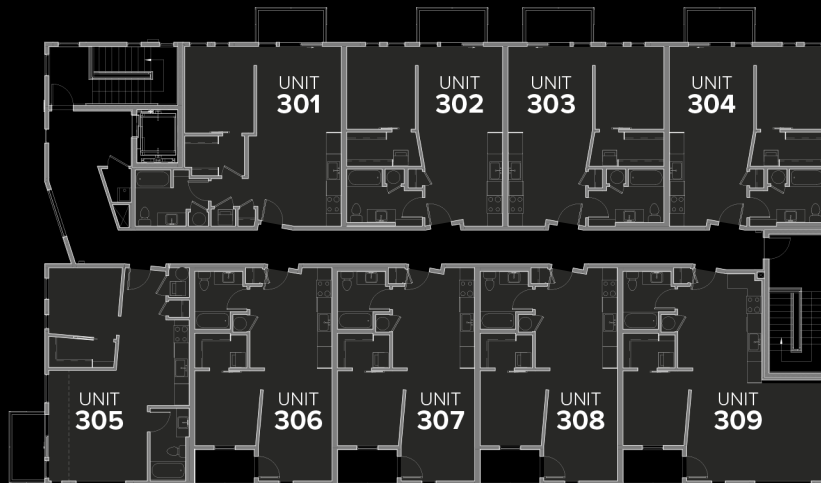

3RD FLOOR

FELICIA MEDINA

The Collective @ Keller Williams Downtown

p: 720-432-8548

e: team@milehighcollective.com

w: www.milehighcollective.com

The
Collective

SELL • BUY • INVEST • BUILD

kw
KELLER WILLIAMS,
REALTY DOWNTOWN LLC