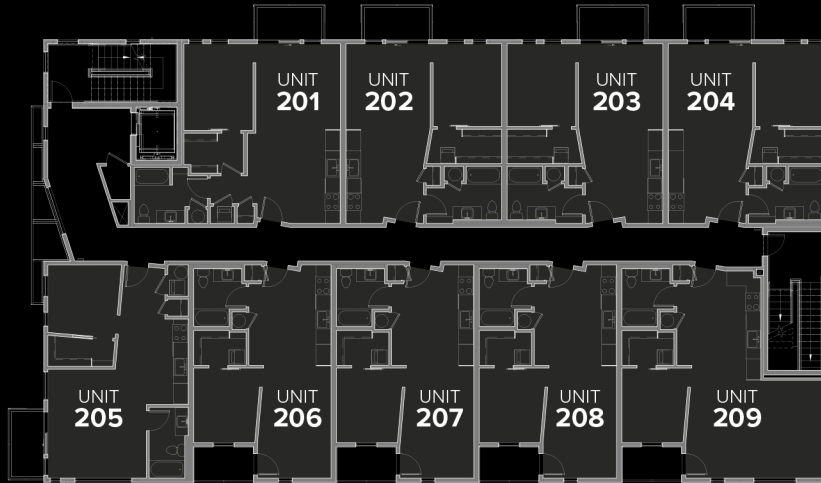

Unit Map

2ND FLOOR